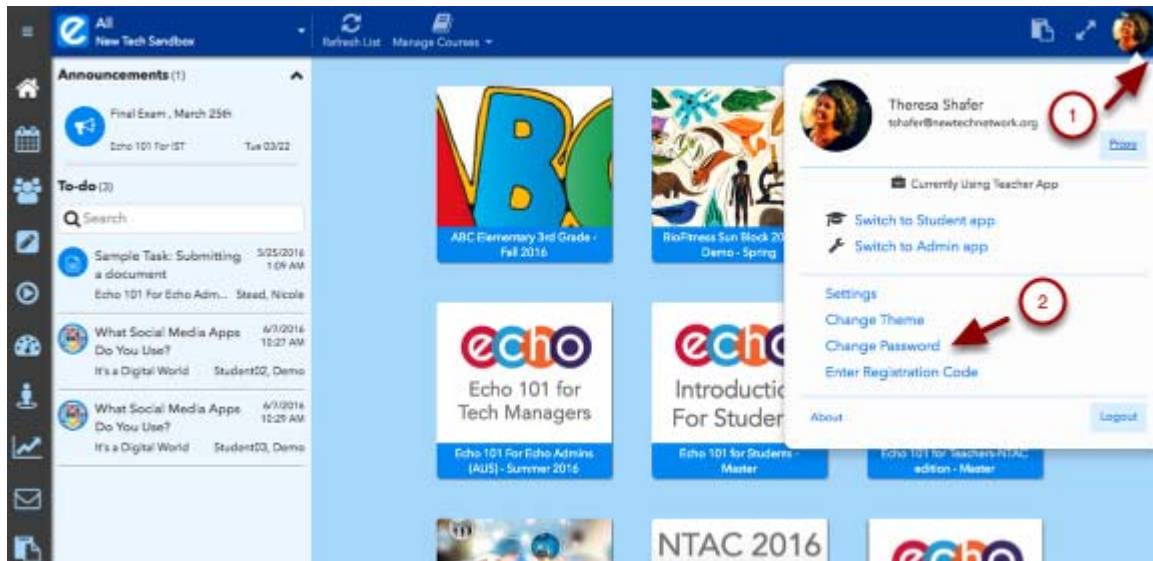

1. Click on the drop down beside your profile picture.
2. Click change password

Type in your current password, choose a new password, confirm that new password.

Change Password ✕

Current Password:

New Password: