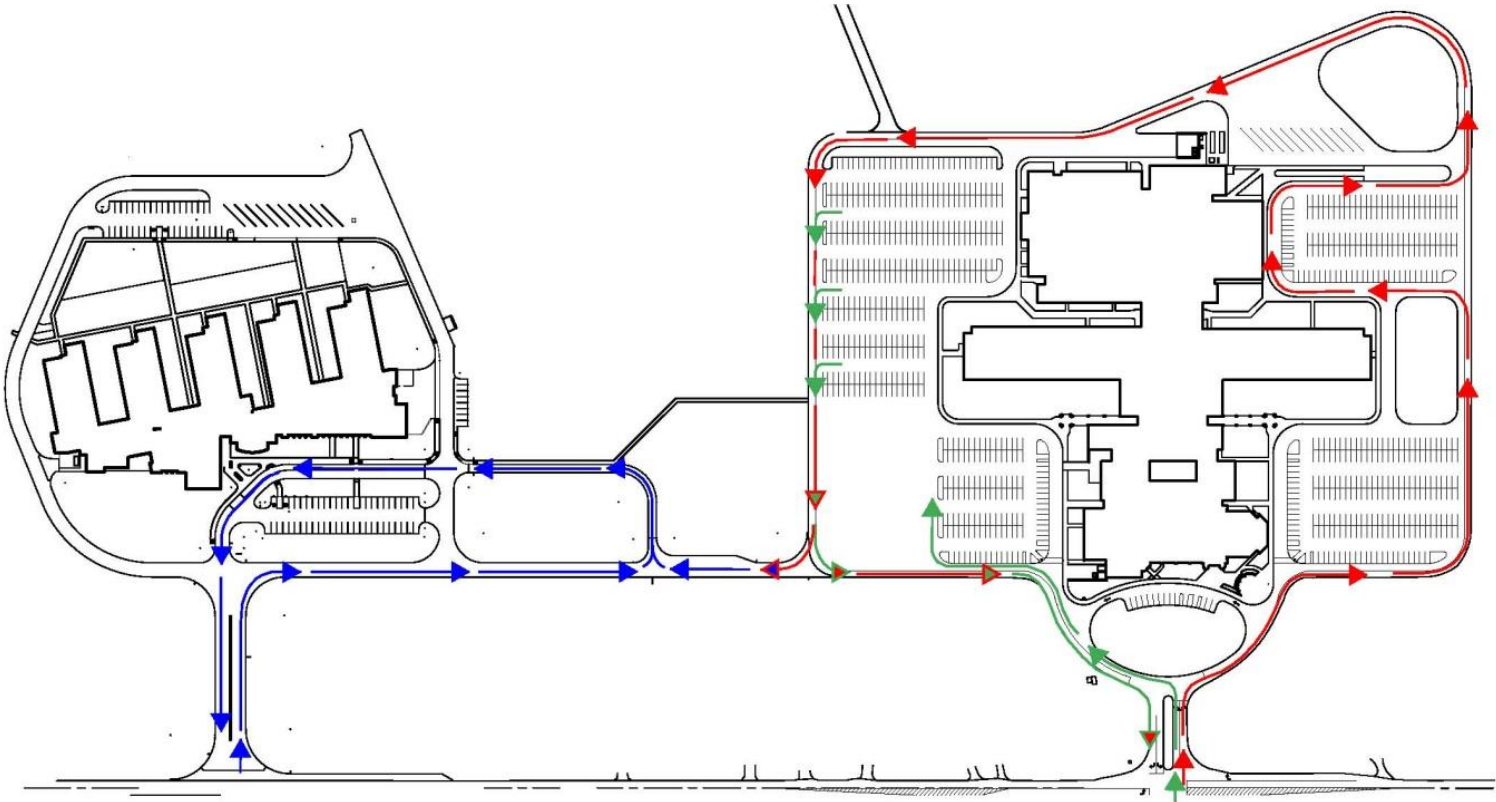

Van Wert School Traffic Flow

ALL TRAFFIC YIELDS TO SCHOOL BUSES

Blue = Elementary School Traffic Flow
Red = Middle School Traffic Flow
Green = High School Traffic Flow

State Route 118